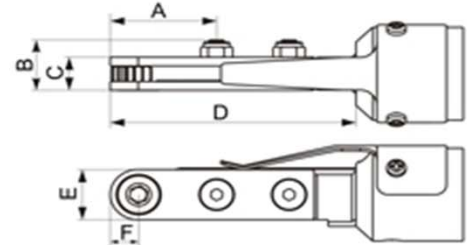

OP-809LS

OP-809LS Rear exhaust 後排氣

MODEL 型號	A mm	B mm	C mm	D mm	E mm	F mm
OP-808LS	38.2	20	13.2	88.2	20	10.2
OP-809LS	44.4	26	18	109	25.2	12.2
OP-810LS	46	26	18	110	28.2	14.1

Air Ratchet Wrench Order Code Reference

Model 型號	OP-808LS	OP-809LS	OP-810LS
Hex Size 六角尺寸	Order Code 訂貨號		
6mm	OP-808LS-6		
7mm	OP-808LS-7		
8mm	OP-808LS-8		
9mm	OP-808LS-9		
10mm	OP-808LS-10	OP-809LS-10	
11mm	OP-808LS-11	OP-809LS-11	
12mm	OP-808LS-12	OP-809LS-12	
13mm		OP-809LS-13	
14mm		OP-809LS-14	
17mm			OP-810LS-17
1/4"	OP-808LS-1/4"		
3/8"	OP-808LS-3/8"		
1/2"		OP-809LS-1/2"	
9/16"		OP-809LS-9/16"	
5/8"			OP-810LS-5/8"
11/16"			OP-810LS-11/16"

MODEL	Hex Size	Working Torque		MAX. Torque		Free Speed	Air Consumption		Overall Length		Air Inlet	Net Weight		Sound Level
	mm	Nm	ft-lb	Nm	ft-lb	rpm	l/min	cfm	mm	inch	P.T	kg	lb	dB(A)
OP-809LS	10,11,12,13,14, (1/2",9/16")	15	11	25	18	250	212	7.5	340	13.39	4-Jan	1.8	3.97	87